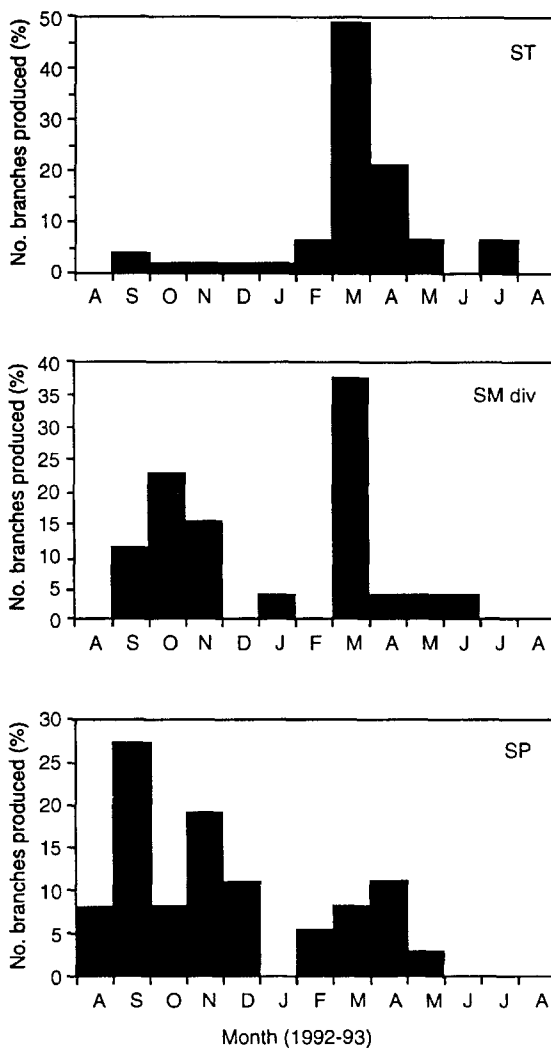

Erratum

Carswell, F. E.; Gould, K. S. 1998: Comparative vegetative development of divaricating and arborescent *Sophora* species (Fabaceae). *New Zealand journal of botany* 36: 295-301.

Fig. 3 on p. 299 contained a printing error. We apologise for any confusion this may have caused. This figure is reprinted here, correctly.

Fig. 3 Branch production in pot-grown *Sophora tetraptera* (ST), divaricating *S. microphylla* (SMdiv), and *S. prostrata* (SP) through time.